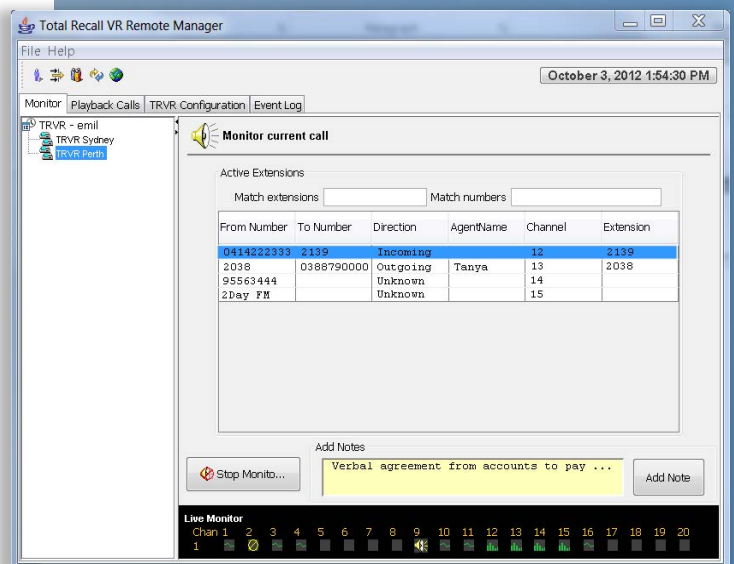

Typical Total Recall VR LinX Clients:

Emergency Services

Police Dispatch • Ambulance • Coastal Patrol • Fire Brigades

Military & Government

In-Vehicle Recording • Mobile Ops Units • Departmental Recording

Transport & Infrastructure

Air Traffic Control • Intra-Airport Communications • Rail & Metro Comms

Enterprise & Call Centre

Finance • Legal • Call Centres • Trading Desks • PCI DSS Compliant

And many more...

Reliability & Resilience Features

- ✓ Platform based on the latest Intel hardware, and Enterprise Linux OS – built for 24/7 reliability in the toughest conditions.
- ✓ SNMP Alarm Integration by TCP/IP.
- ✓ Alerts & alarms viewable directly from our Remote PC software.
- ✓ Tamper-proof audio file format.
- ✓ Total user login security control – access can be restricted to a single channel, or to specific software functions.
- ✓ Record-on-Demand (software or DTMF controlled) for authorised users. PCI DSS compliant.

TRVR Desktop PC App

Total Recall VR Desktop provides powerful configuration, monitoring, search, replay, archive and management functions: all from the comfort of your PC! 3 installation licenses are included with every Total Recall VR system.