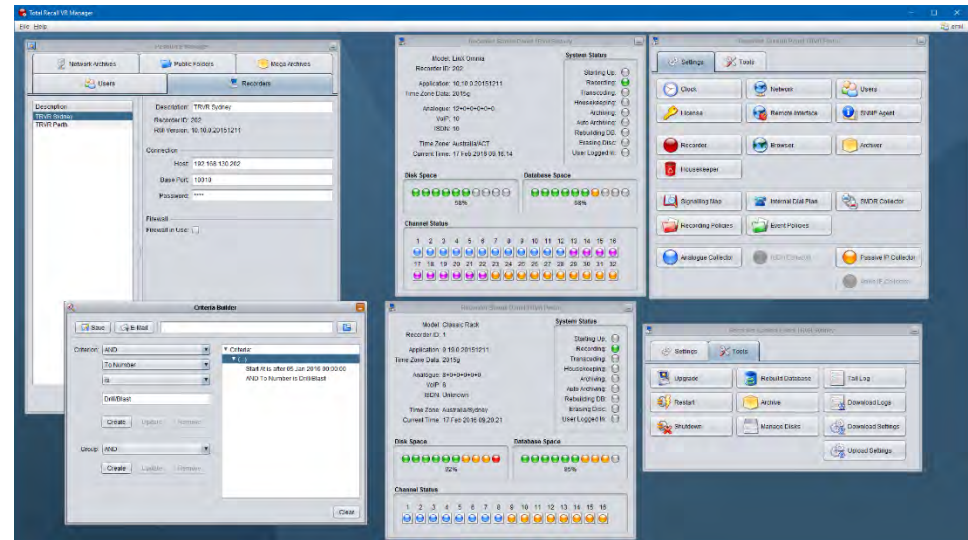

# TotalRecallVR Manager PC Application

Value adding PC application for live recorder status monitoring and configuration management, PC application configuration management plus much more.

- ✓ Works with 9.x.y, 10.x.y and 11.x.y recorders
- ✗ Supports all types of recording archives
- ✓ Flexible user profiles
- ✓ Stand-alone and collaborative operating mode
- ✓ Works with Windows® 7, 8 and 10
- ✓ One off license cost
- ✓ Complementary upgrades
- ✓ Complementary support

## Inclusions:

-  Mega Archive Explorer
-  Public Folder Explorer
-  USB Archive Explorer
-  Disc Archive Explorer
-  Network Archive Explorer

-  Resource Manager
-  Criteria Builder
-  Audio Player
-  Event Player

-  Recorder Explorer
-  Recorder Monitor
-  Recorder Control Panel
-  Recorder Status Panel

# TotalRecallVR Manager PC Application

- ☒ Multi-channel live monitoring
- ☒ Instant recall
- ☑ Multi-parameter natural language queries
- ☑ Save and share search and filter queries
- ☒ Batch recording export and sharing
- ☒ Batch meta data export and sharing
- ☒ Lock, annotate, delete, tag ... recordings
- ☒ Incident reconstruction, export and sharing