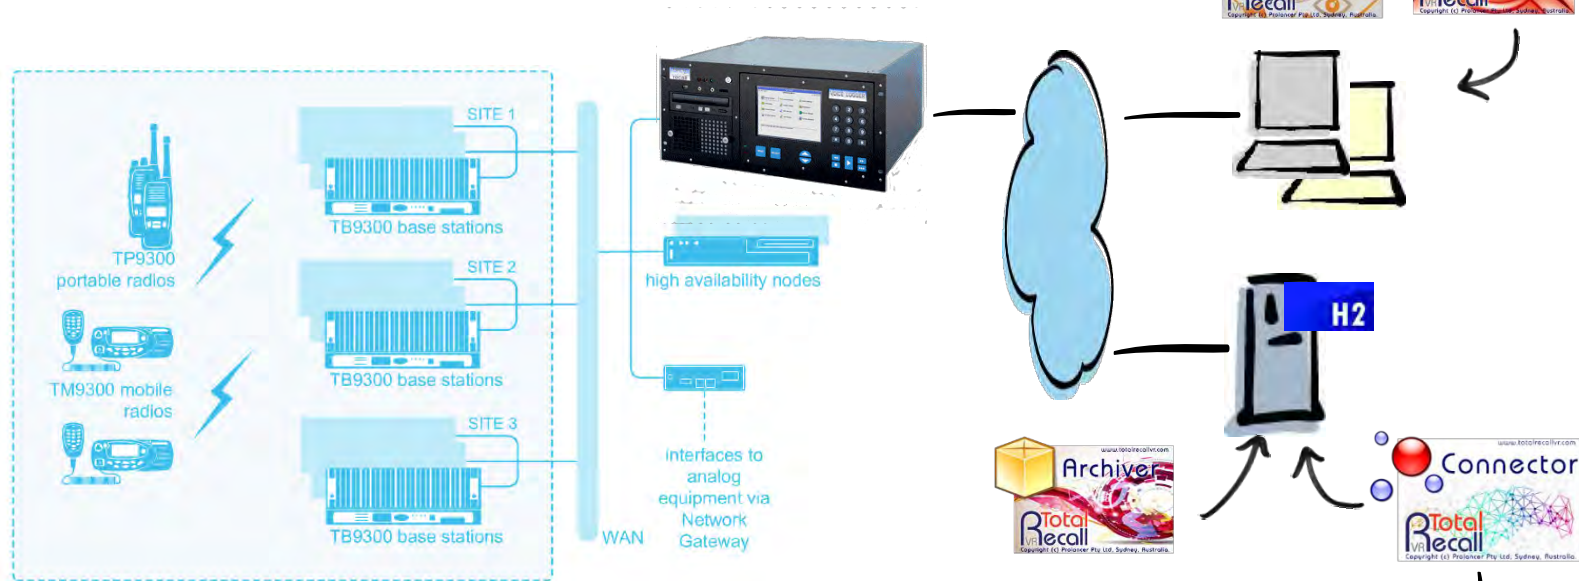

TotalRecallVR Manager PC Application

Total Recall VR PC applications add value to and improve your experience with your Total Recall VR recorders from the comfort of your office.

- ✓ Secure live access to multiple recorders
- ✓ Secure access to multiple archives
- ✓ Collocated or geo-distributed users
- ✓ LAN, WAN and Internet enabled

Callminer
Eureka

www.TotalRecallVR.com