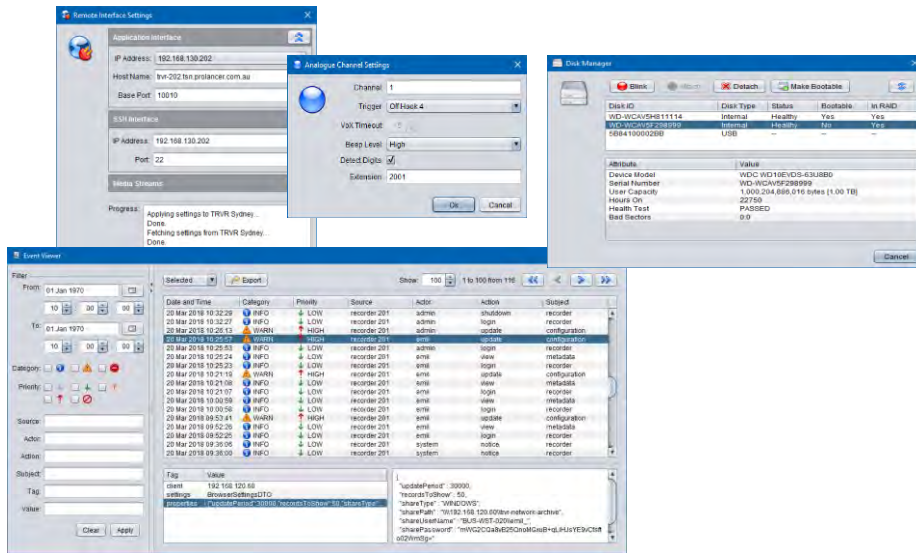

# TotalRecallVR Manager PC Application

Value adding PC application for live recorder status monitoring and configuration management, PC application configuration management plus much more.

- ✓ Works with 9.x.y, 10.x.y and 11.x.y recorders
- ✗ Supports all types of recording archives
- ✓ Flexible user profiles
- ✓ Stand-alone and collaborative operating mode
- ✓ Works with Windows® 7, 8 and 10
- ✓ One off license cost
- ✓ Complementary upgrades
- ✓ Complementary support

## Inclusions:

-  Mega Archive Explorer
-  Public Folder Explorer
-  USB Archive Explorer
-  Disc Archive Explorer
-  Network Archive Explorer

-  Resource Manager
-  Criteria Builder
-  Audio Player
-  Event Player

-  Recorder Explorer
-  Recorder Monitor
-  Recorder Control Panel
-  Recorder Status Panel

# TotalRecallVR Manager PC Application

- ☒ Multi-channel live monitoring
- ☒ Instant recall
- ☑ Multi-parameter natural language queries
- ☑ Save and share search and filter queries
- ☒ Batch recording export and sharing
- ☒ Batch meta data export and sharing
- ☒ Lock, annotate, delete, tag ... recordings
- ☒ Incident reconstruction, export and sharing